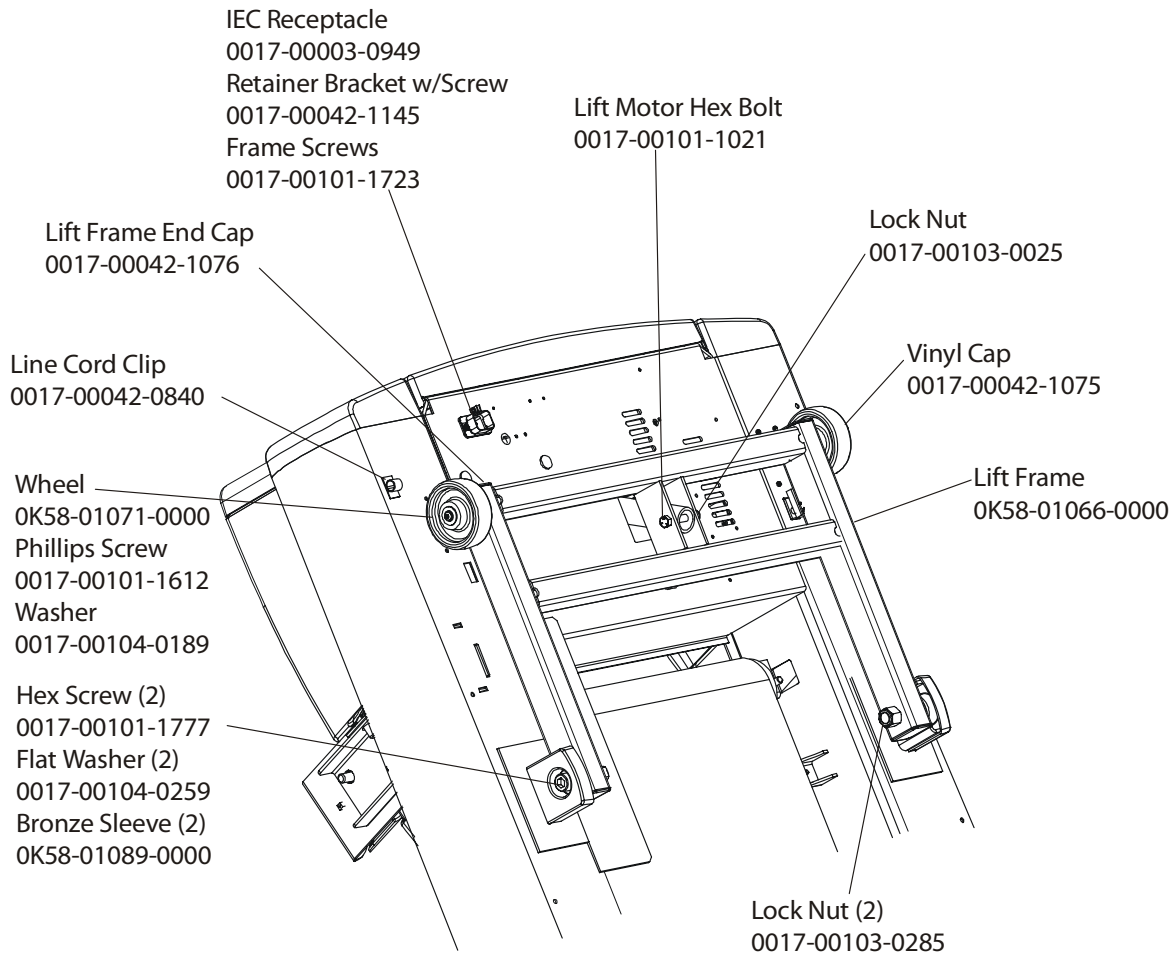

ARCTIC SILVER 97Ti
Lift Frame and Lift Motor

97T-0XXX-03
S/N ATV100000 and UP